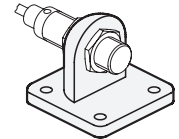

GN 271.4

GN 272.4

Sensor holders

Aluminium

SPECIFICATION

Aluminium
plastic coated
black, RAL 9005, textured finish **SW**

Sensor holders

Aluminium

SPECIFICATION

Aluminium
plastic coated
black, RAL 9005, textured finish **SW**

Tube Clamp Connectors 16

GN 271.4

Description	d1	b	d2	d3	l	m1	m2	t1	t2	x1	x2	y	△
GN 271.4-B12-25-SW	B 12	25	30	5.5	36.5	24	25	11.5	7	50	38	35	40
GN 271.4-B18-25-SW	B 18	25	30	5.5	36.5	24	25	11.5	7	50	38	35	38